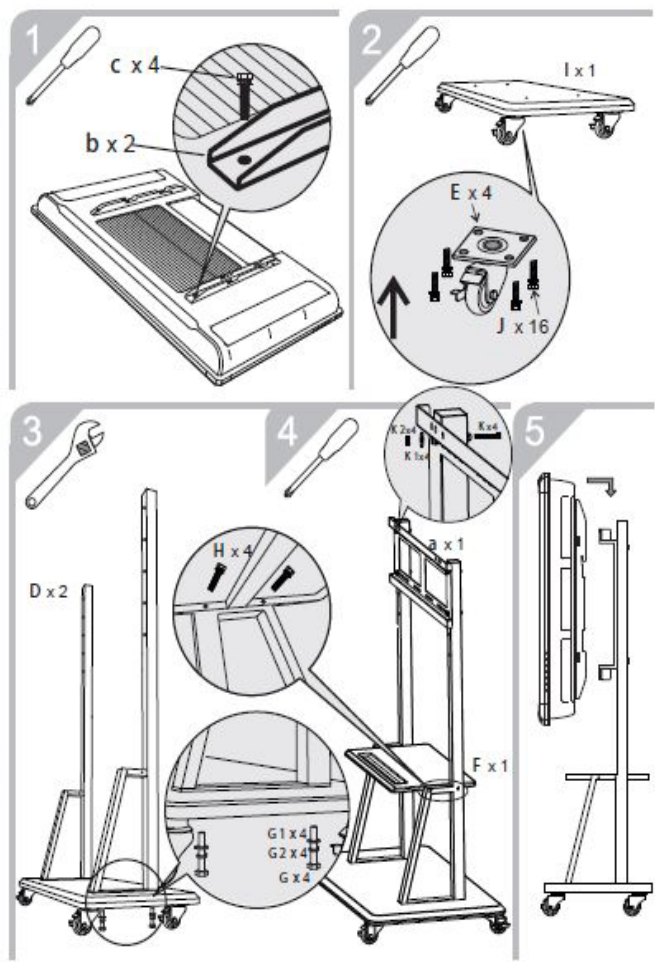

TATUNG TS-STAND

COMPANY OF AMERICA, INC.

65-84 Mobile Stand Installation Instructions

Material: Metal Net Weight: 100.3 lb Weight: 121.2 lb