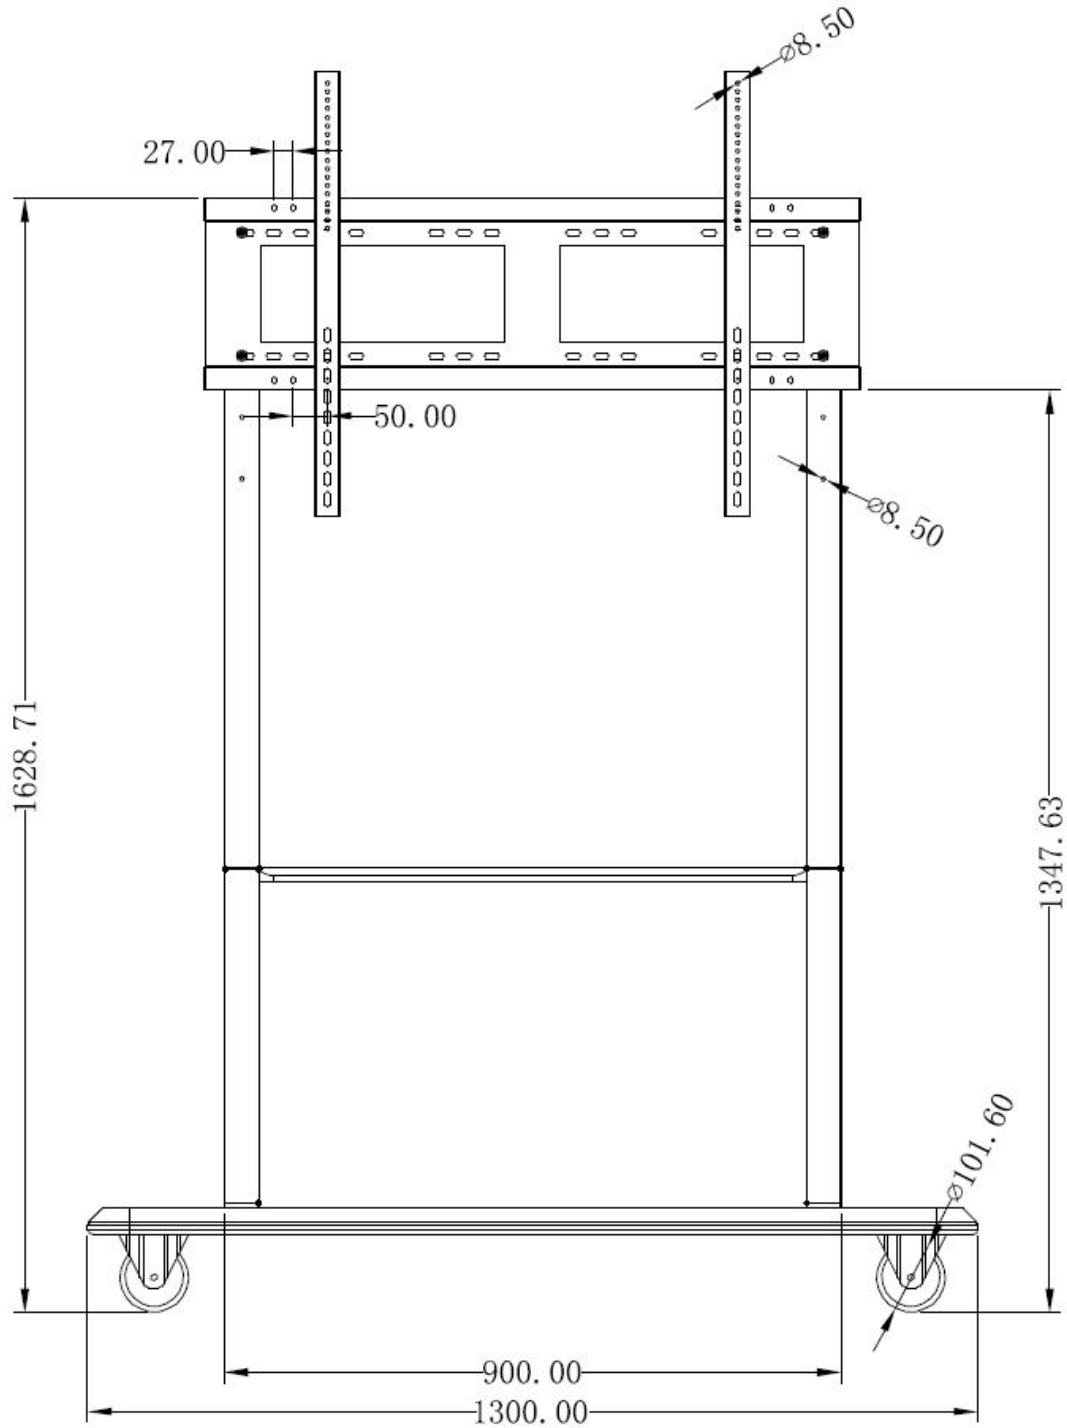

TATUNG TS-STAND

COMPANY OF AMERICA, INC.

65-84 Mobile Stand Installation Instructions

Material: Metal Net Weight: 100.3 lb Weight: 121.2 lb