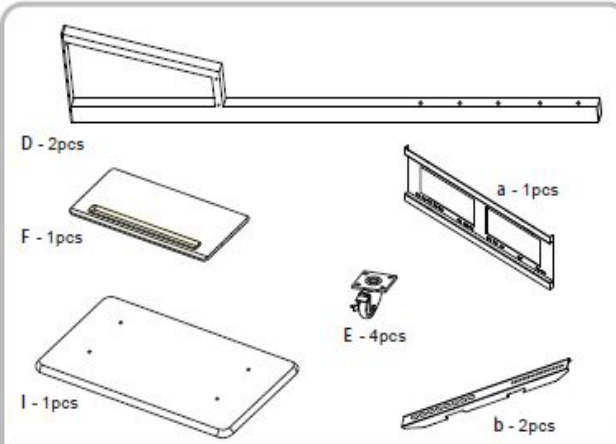

TATUNG TS-STAND

COMPANY OF AMERICA, INC.

65-84 Mobile Stand Installation Instructions

Material: Metal Net Weight: 100.3 lb Weight: 121.2 lb