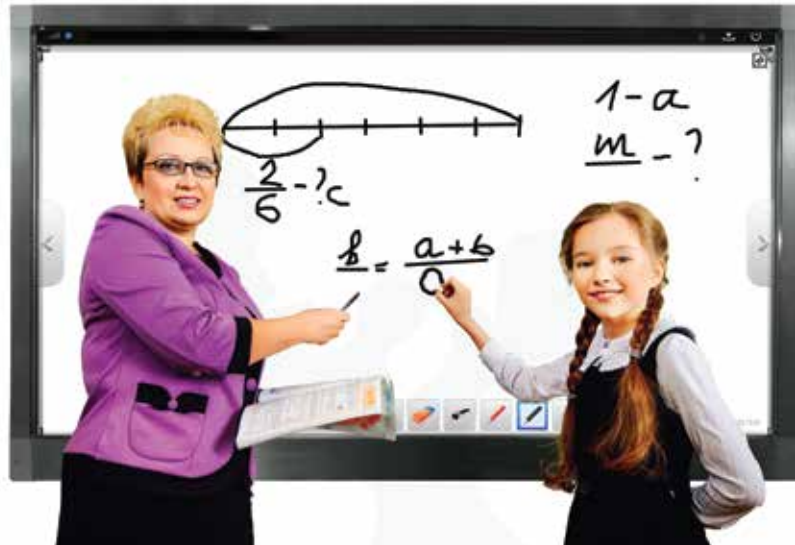

Interactive LED Touch Displays For Meeting Rooms and Classrooms

Anti-Glare Screen, Built-In Whiteboard,
Drawing Tools and Wifi Enabled Web Browser
Use Stand Alone or With Computer

Engaging Students In An Interactive Learning Environment

Multi-Touch Classroom Display Collaborative Learning with 10 Touch Points

Tatung multi-touch displays feature an interactive touch screen that allows teachers to annotate, manage lessons, present PowerPoints and videos using finger or stylus. Tatung's display is compatible with most softwares being used by teachers. Touch interactivity allows multi-student participation and collaboration.

Interactive Touch Display For Collaborative Thinking & Interaction

Upgrade your Whiteboard or Non Touch Monitor to Tatung's Interactive touchscreen. We offer a better way of presenting dynamic content, charts and video in high definition. Internet and webcams over PC can further enhance lectures and presentations as well as provide the bridge for content sharing between tablets and Tatung's large LED displays